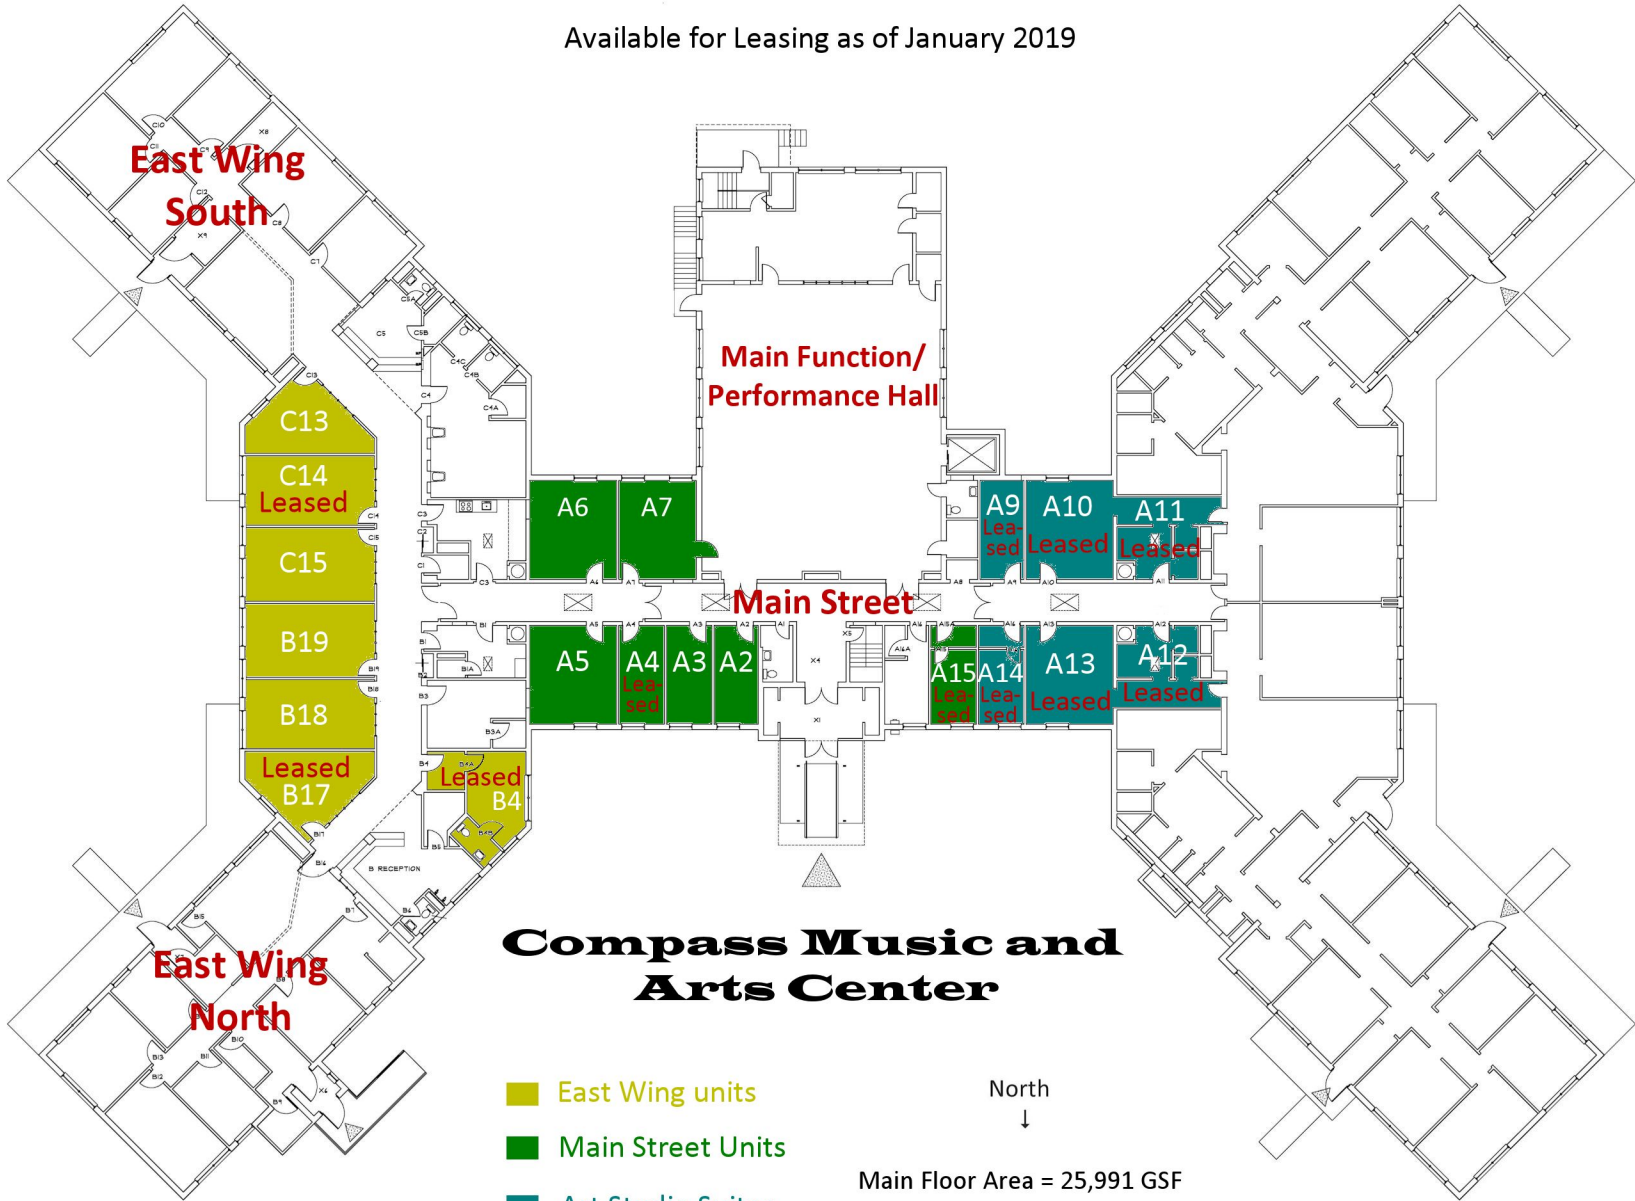

Available for Leasing as of January 2019

East Wing South

**Main Function/
Performance Hall**

Main Street

Compass Music and Arts Center

- East Wing units
- Main Street Units
- Art Studio Suites

North
↓

Main Floor Area = 25,991 GSF